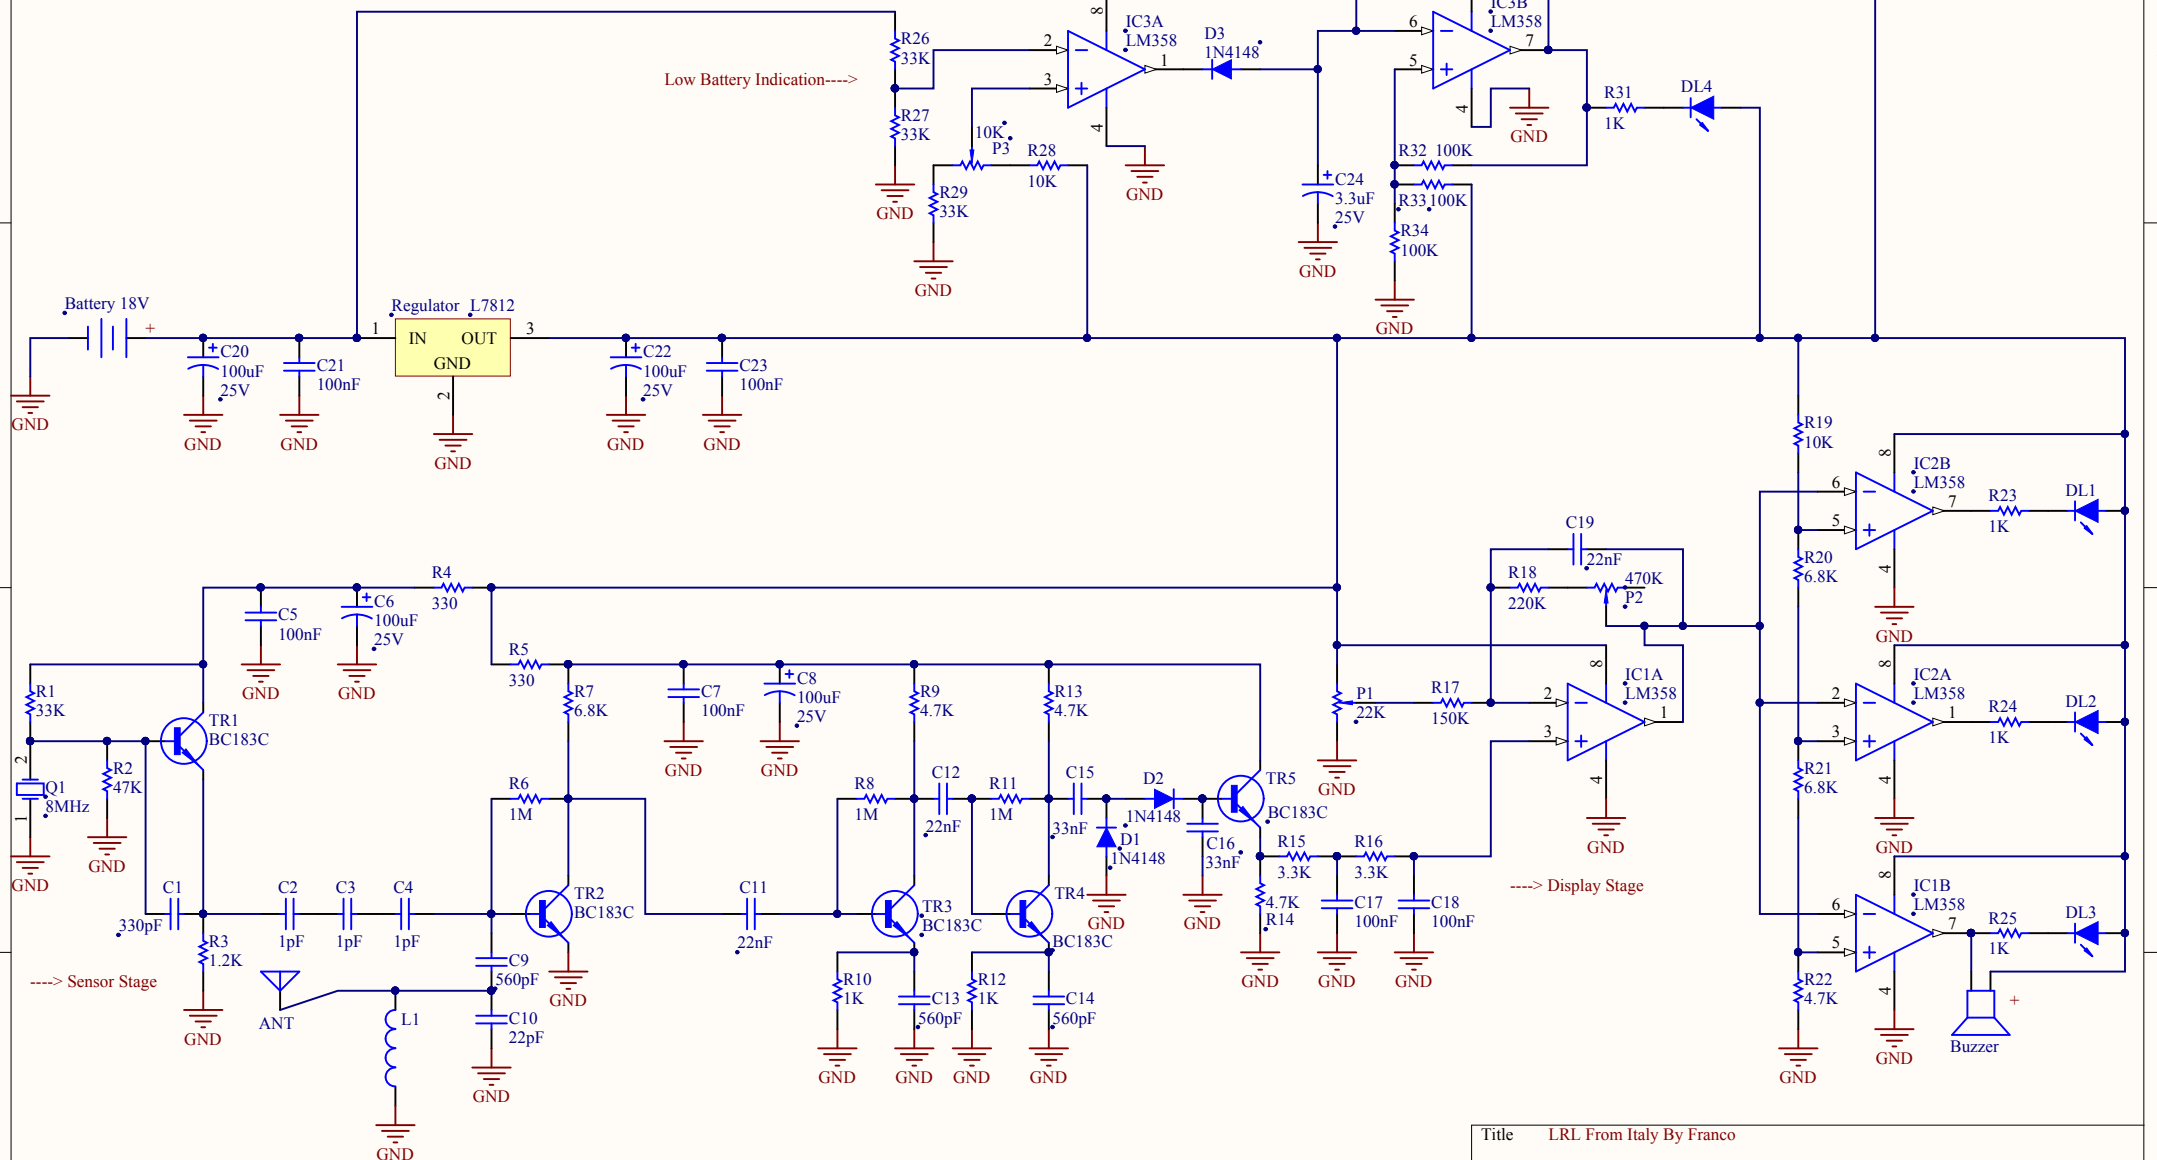

8MHz - Quartz LRL / Sensor Stage + Power Stage with Low Battery Indicator + Display Stage (3 LEDs) by Franco Italy

Drawn by Dream Man

Title			LRL From Italy By Franco		
Size	Number	1	Revision	1	
A4					
Date:	2016/06/26		Sheet of		
File:	C:\Documents and Settings\...\Sheet1.SchDoc Drawn By: Dream Man				