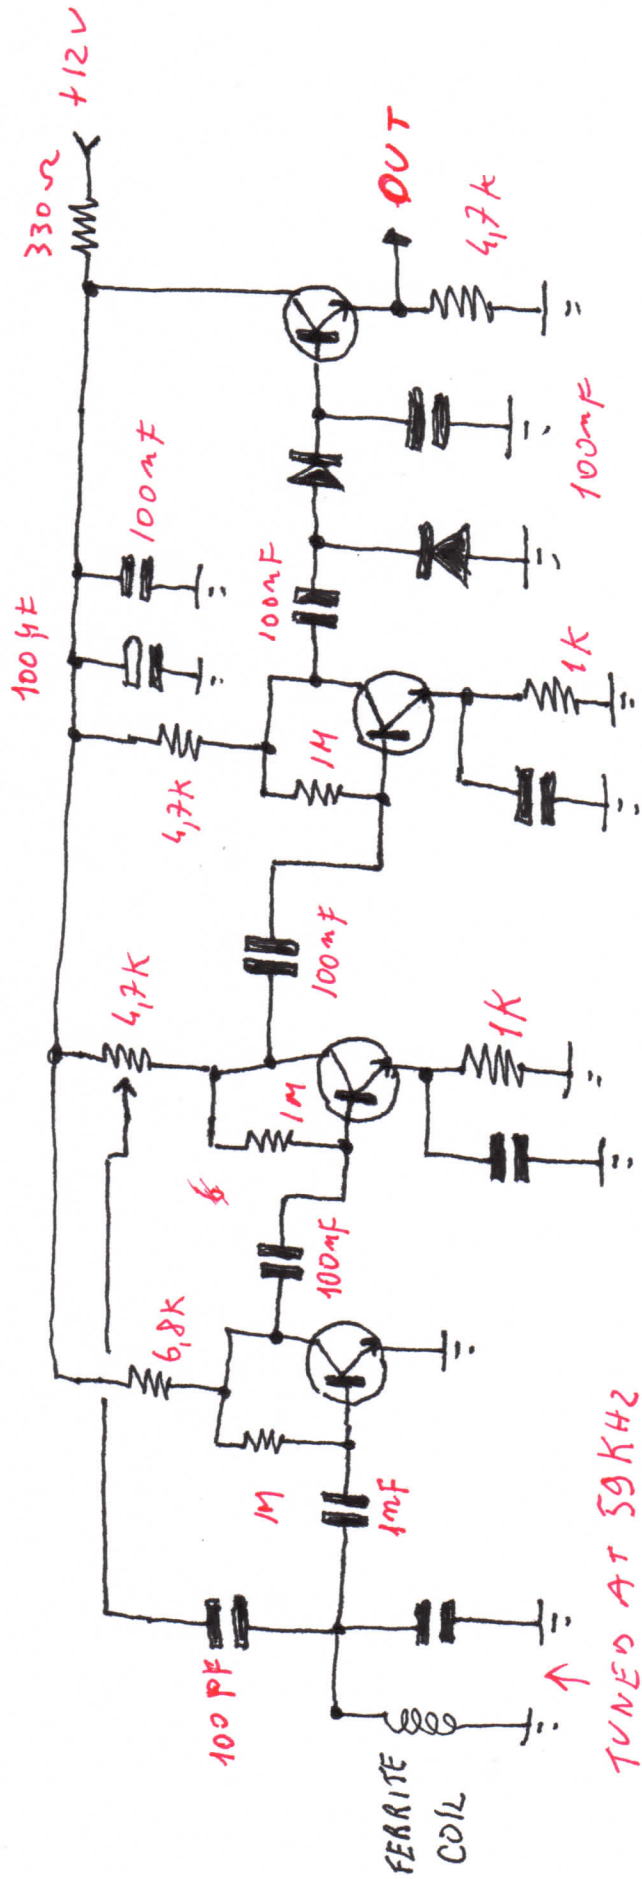

SENSOR STAGE
(NOT TESTED)

TUNED AT 59KHZ

ALL TRANSISTORS = BC183C OR SIMILAR
ALL DIODES = 1N4148 OR SIMILAR